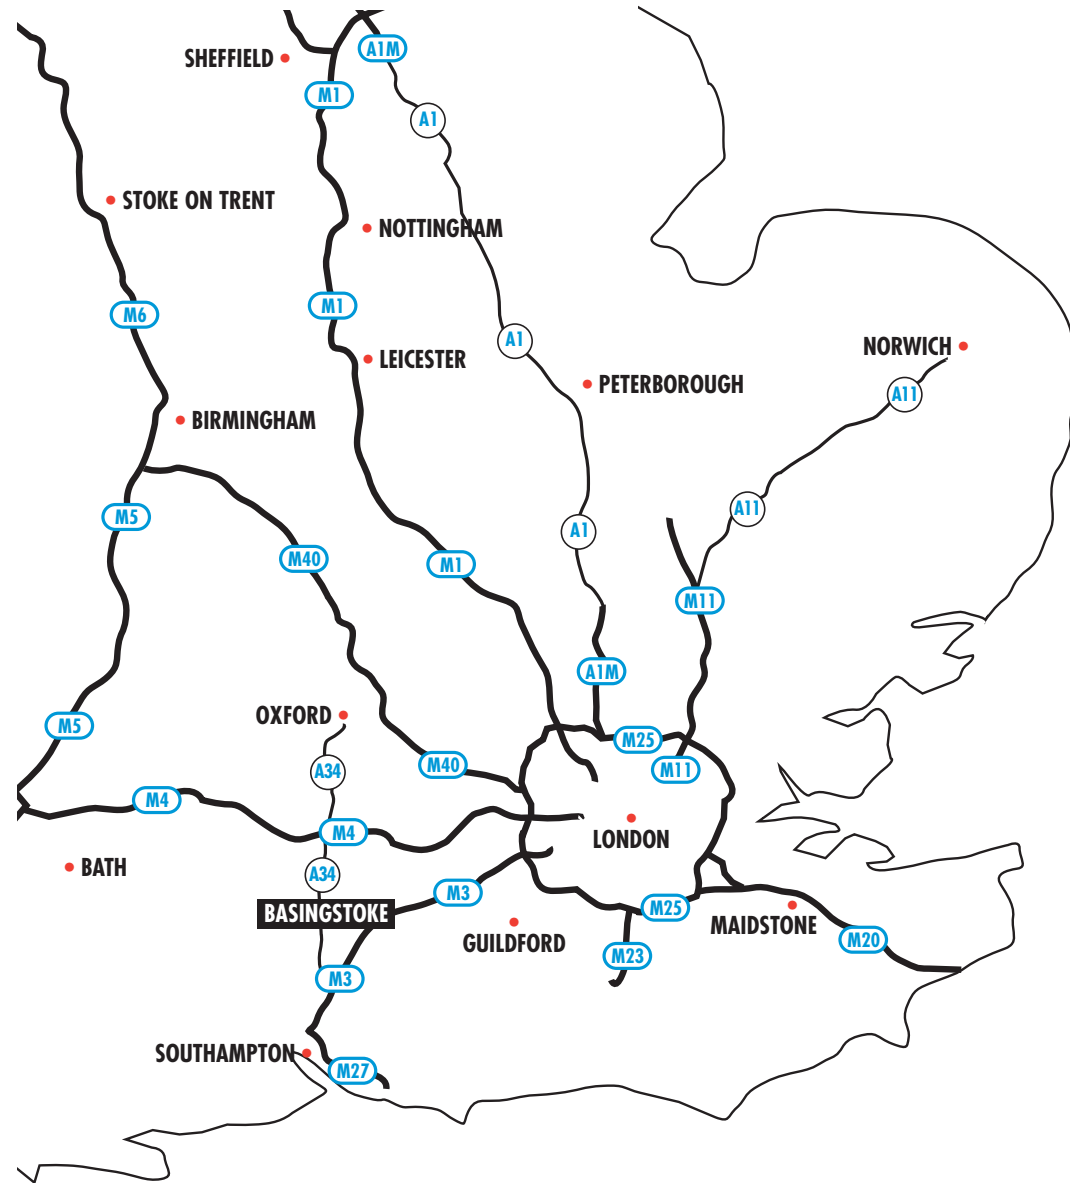

outer map

ENTERPRISE SOLUTIONS

Grove House, Lutyens Close
Basingstoke, Hampshire RG24 8AG
United Kingdom

Tel: +44 (0)1256 338451
Fax: +44 (0)1256 316599
E-mail: info@entsols.org
Web: www.entsols.org